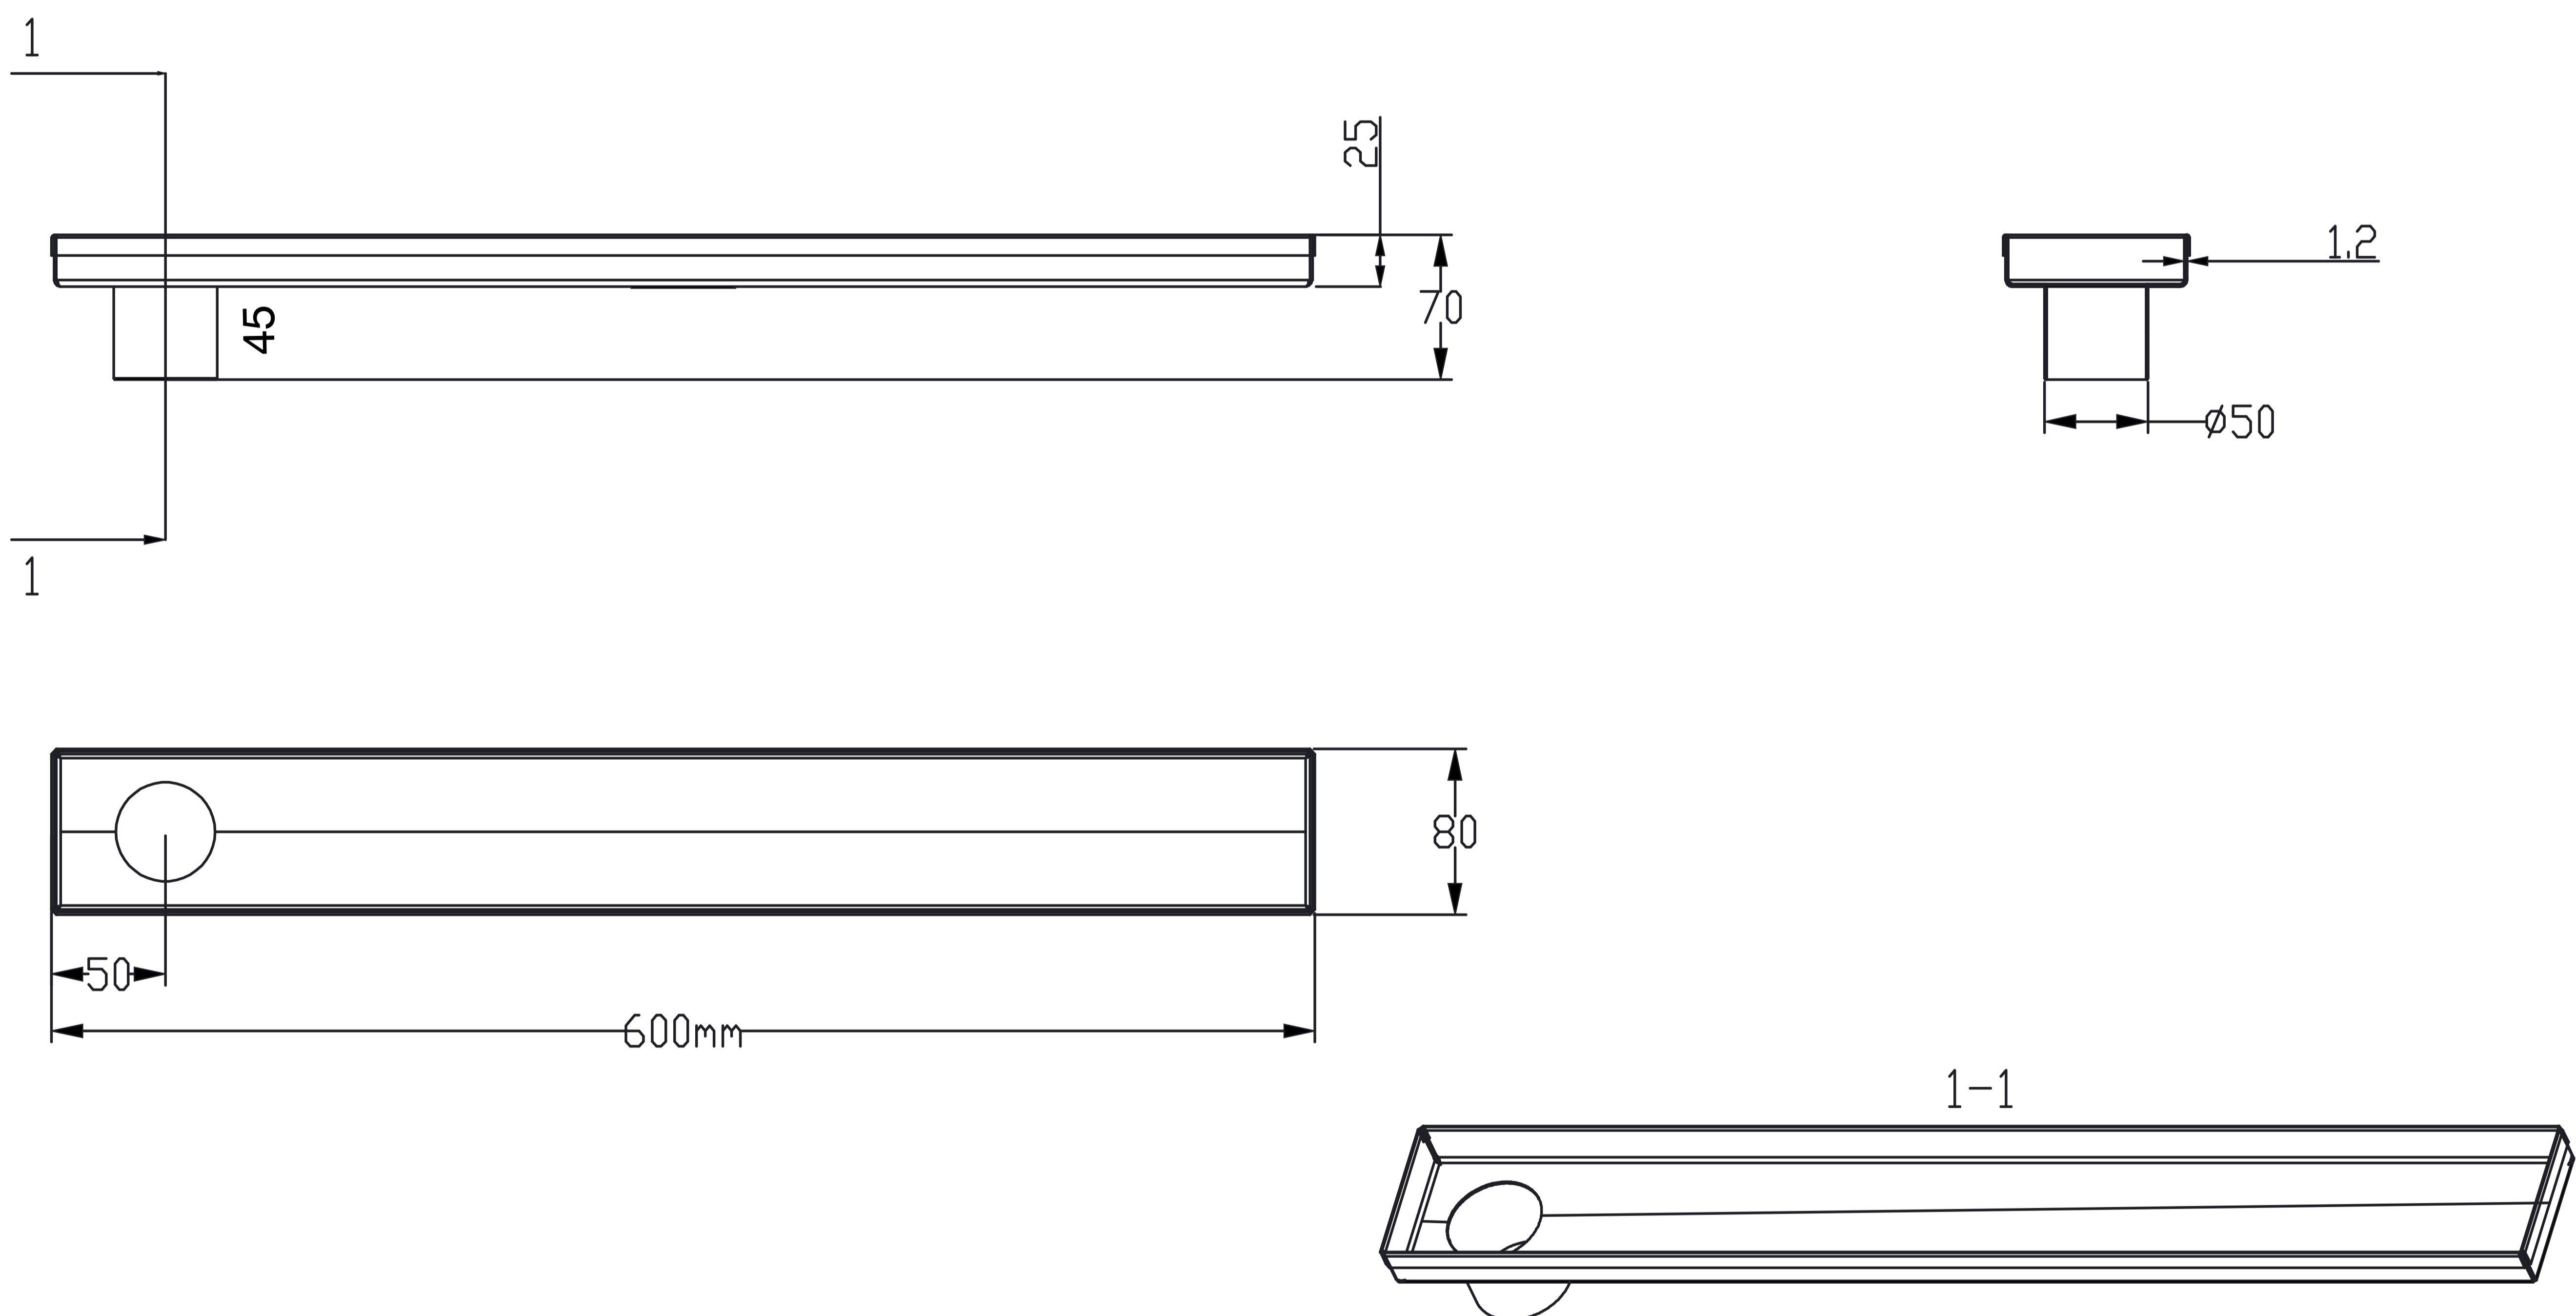

Shower Channel Base

Product Code : **60080 BS**

Technical Drawing

All dimension are in **mm**